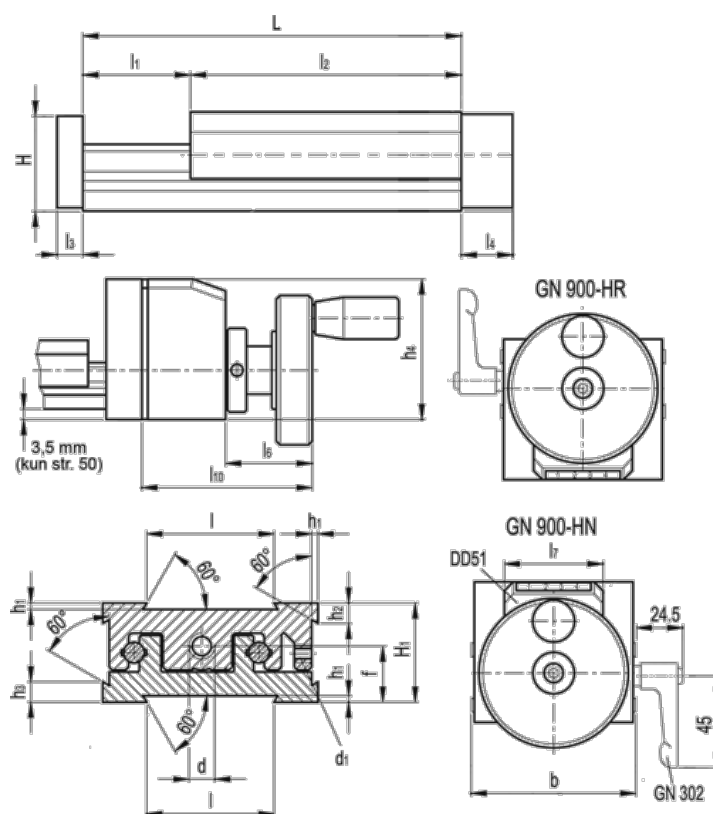

# Data Sheet

Article number: 20781022

Description: Adjustable slide unit  
GN 900-80-195-75-HR-2

## Measures

b = 80	h3 = 10.0	l7 = 33
d = M8x1	h4 = 51	l10 = 66
d1 = M5	l = 50	
f = 20.5	L - l1 = 195-75	
H = 35.5	l2 = 120	
h1 = 2.0	l3 = 8	
H1 = 36	l4 = 16	
h2 = 10.0	l6 = 31	